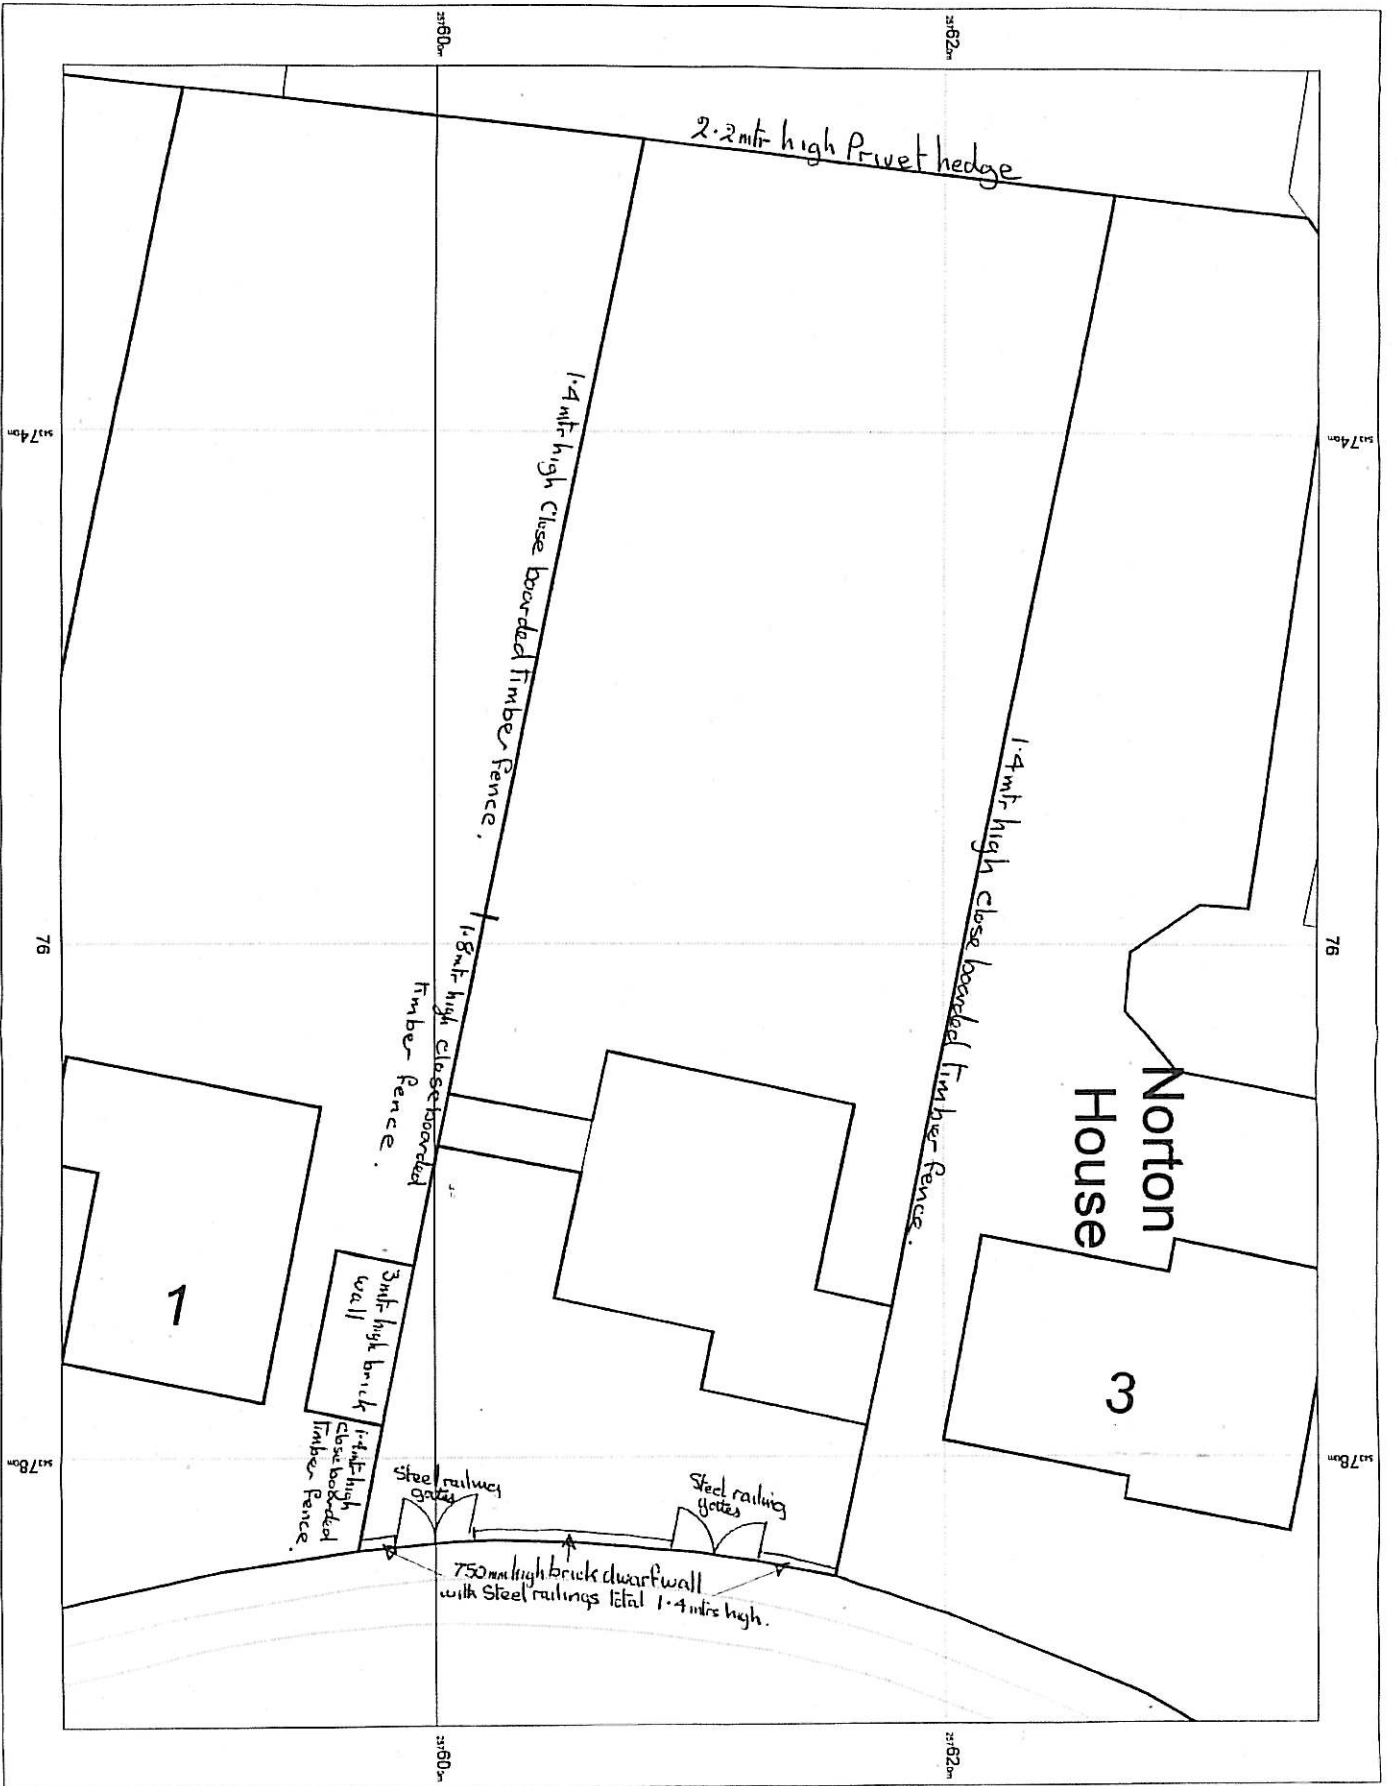

Wolfson College pre-1991

— Total College Site
— Operational Site

Wolfson College post-1991

— Total College Site
— Operational Site

2 Barton Close
Cambridge
CB3 9LQ

OS Mastermap
25 February 2011, 12:00
maps.blackwell.co.uk

OS Ordnance
Survey

OS Crown Copyright, License no. 100041040

BLACKWELL'S
www.blackwellinspiping.co.uk
TEL: 0113 245 2823
comm.ents@maps.blackwell.co.uk