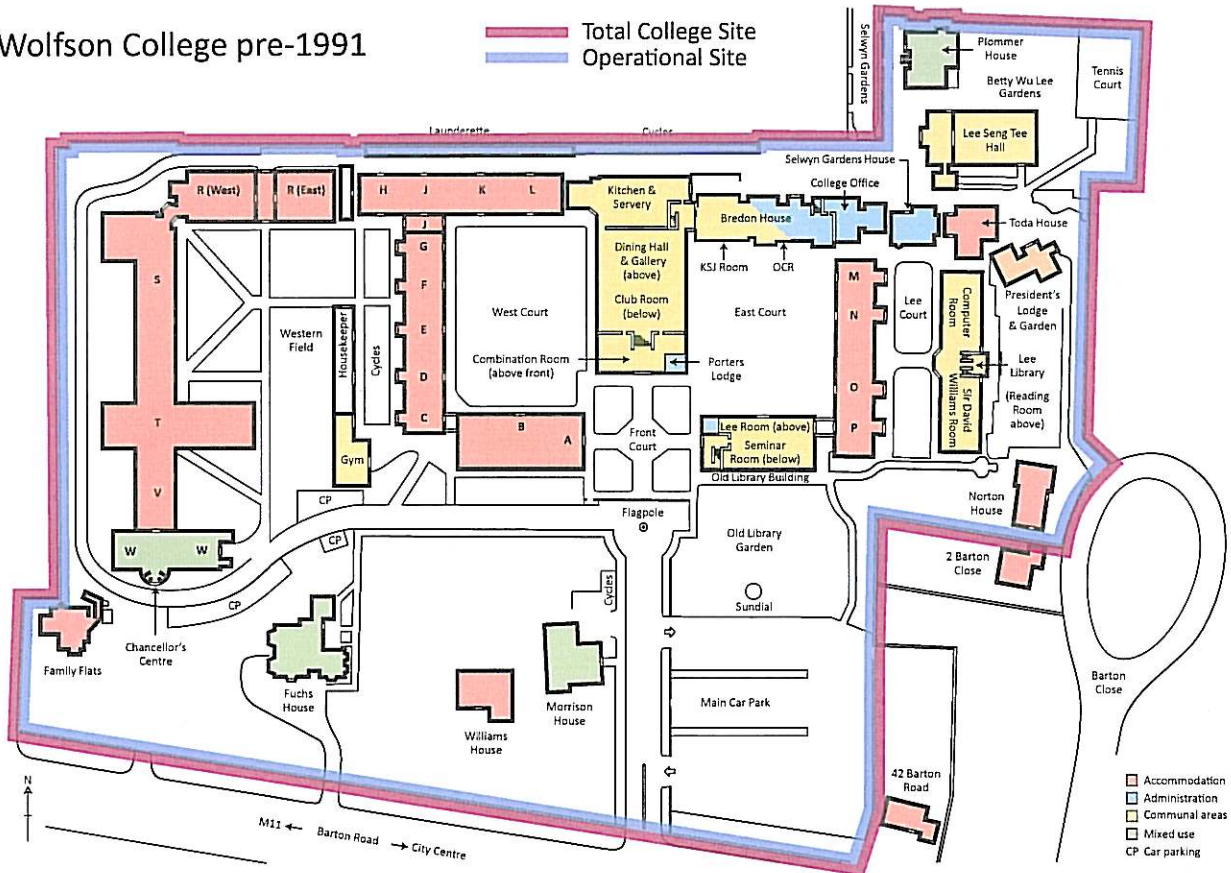

Wolfson College pre-1991

— Total College Site
— Operational Site

Wolfson College post-1991

— Total College Site
— Operational Site

2 Barton Close
Cambridge
CB3 9LQ

OS Mastermap
25 February 2011, 12:00
maps.blackwell.co.uk

OS Ordnance
Survey

OS Crown Copyright, License no. 100041040

BLACKWELL'S
www.blackwellinspiping.co.uk
TEL: 0113 245 2823
comm.ents@maps.blackwell.co.uk