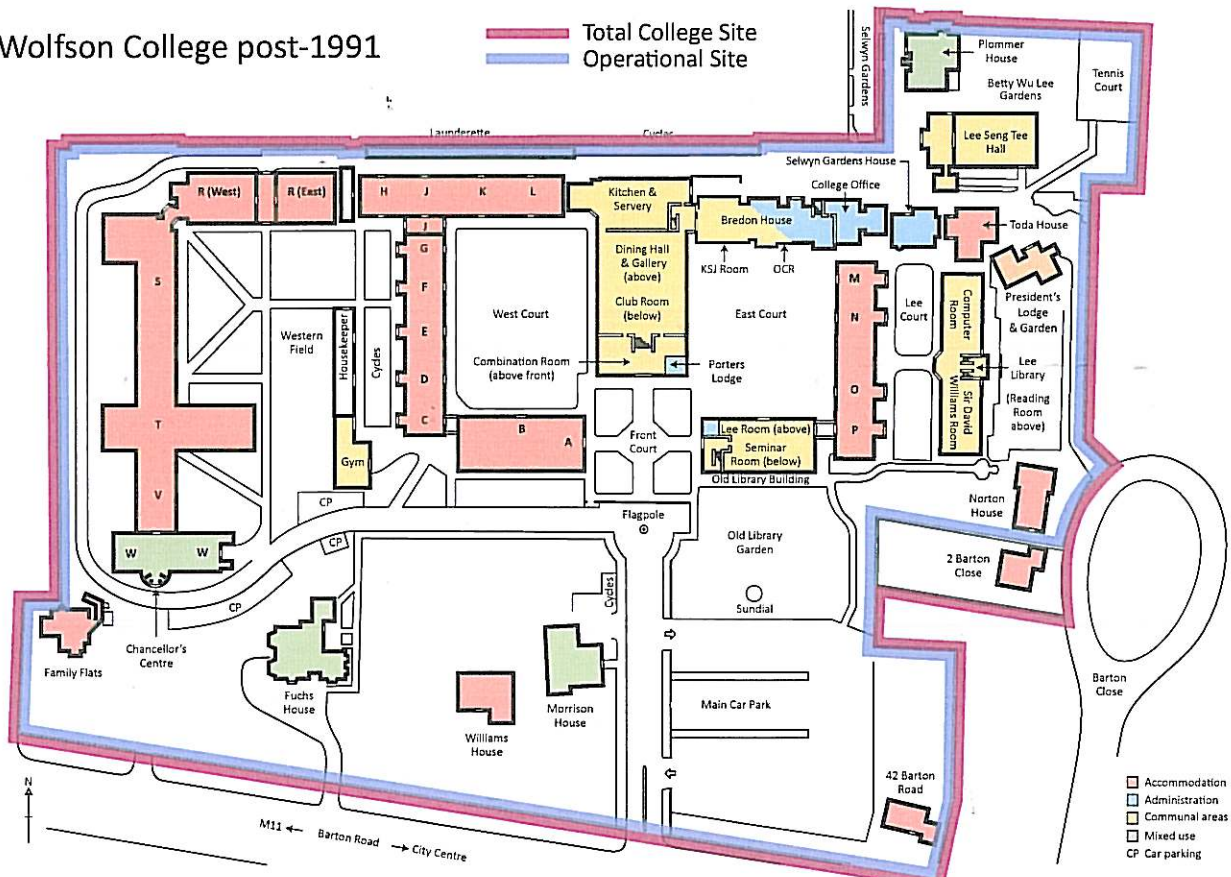

Wolfson College pre-1991

— Total College Site
— Operational Site

Wolfson College post-1991

— Total College Site
— Operational Site

2 Barton Close
Cambridge
CB3 9LQ

OS Mastermap
25 February 2011, 12:00
maps.blackwell.co.uk

OS Ordnance
Survey

OS Crown Copyright, License no. 100041040

BLACKWELL'S
www.blackwellinspiping.co.uk
TEL: 0113 245 2823
comm.ents@maps.blackwell.co.uk